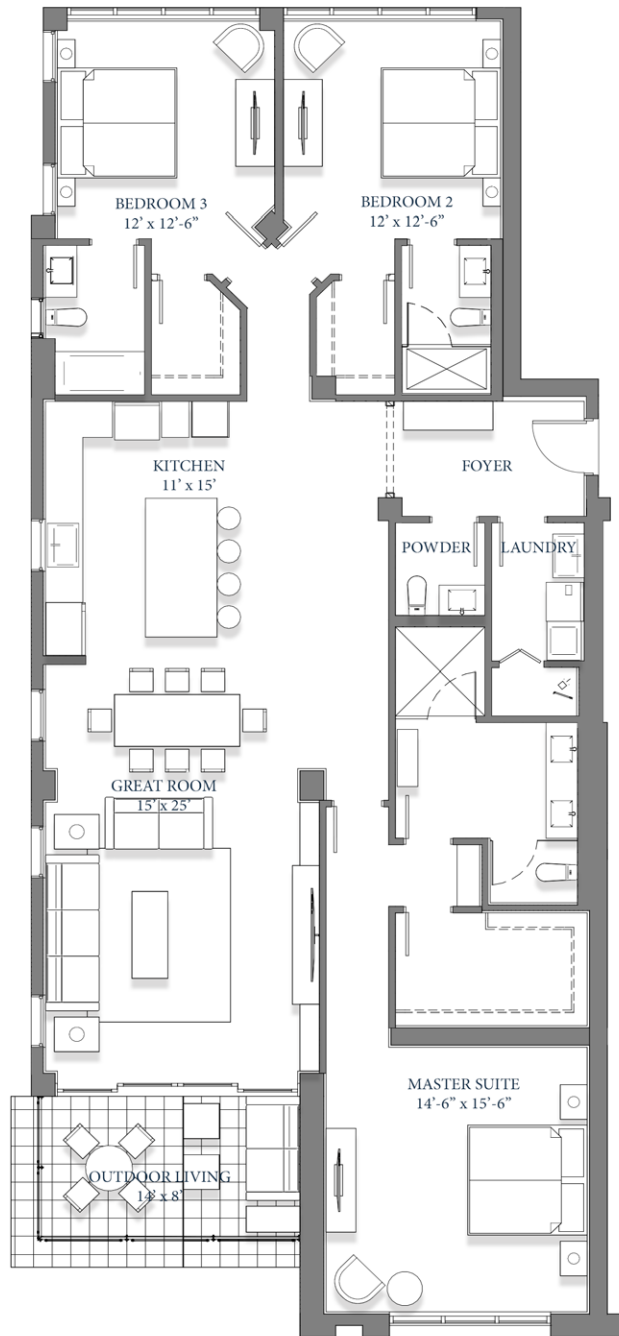

ONE BEDROOM SUITE

1,000 SF (INCL 124 SF OUTDOOR LIVING)

BREATHTAKING OCEAN VIEWS | OPEN FLOOR PLAN
ENSUITE BATHROOM | IN-SUITE CLIMATE CONTROL

You've arrived

MONTEGO BAY, JAMAICA

TWO BEDROOM SUITE

1312 SF (INCL 120 SF OUTDOOR LIVING)

BREATHTAKING OCEAN VIEWS | OPEN FLOOR PLAN
ENSUITE BATHROOM | IN-SUITE CLIMATE CONTROL

You've arrived

MONTEGO BAY, JAMAICA

THREE BEDROOM SUITE

2108 SF (INCL 124 SF OUTDOOR LIVING)

BREATHTAKING OCEAN VIEWS | OPEN FLOOR PLAN
ENSUITE BATHROOM | IN-SUITE CLIMATE CONTROL

You've arrived

MONTEGO BAY, JAMAICA

THREE BEDROOM LUXURY SUITE

2363 SF (INCL 270 SF OUTDOOR LIVING)

BREATHTAKING OCEAN VIEWS | OPEN FLOOR PLAN

ENSUITE BATHROOM | IN-SUITE CLIMATE CONTROL

LARGE BALCONY FOR OUTDOOR ENTERTAINMENT