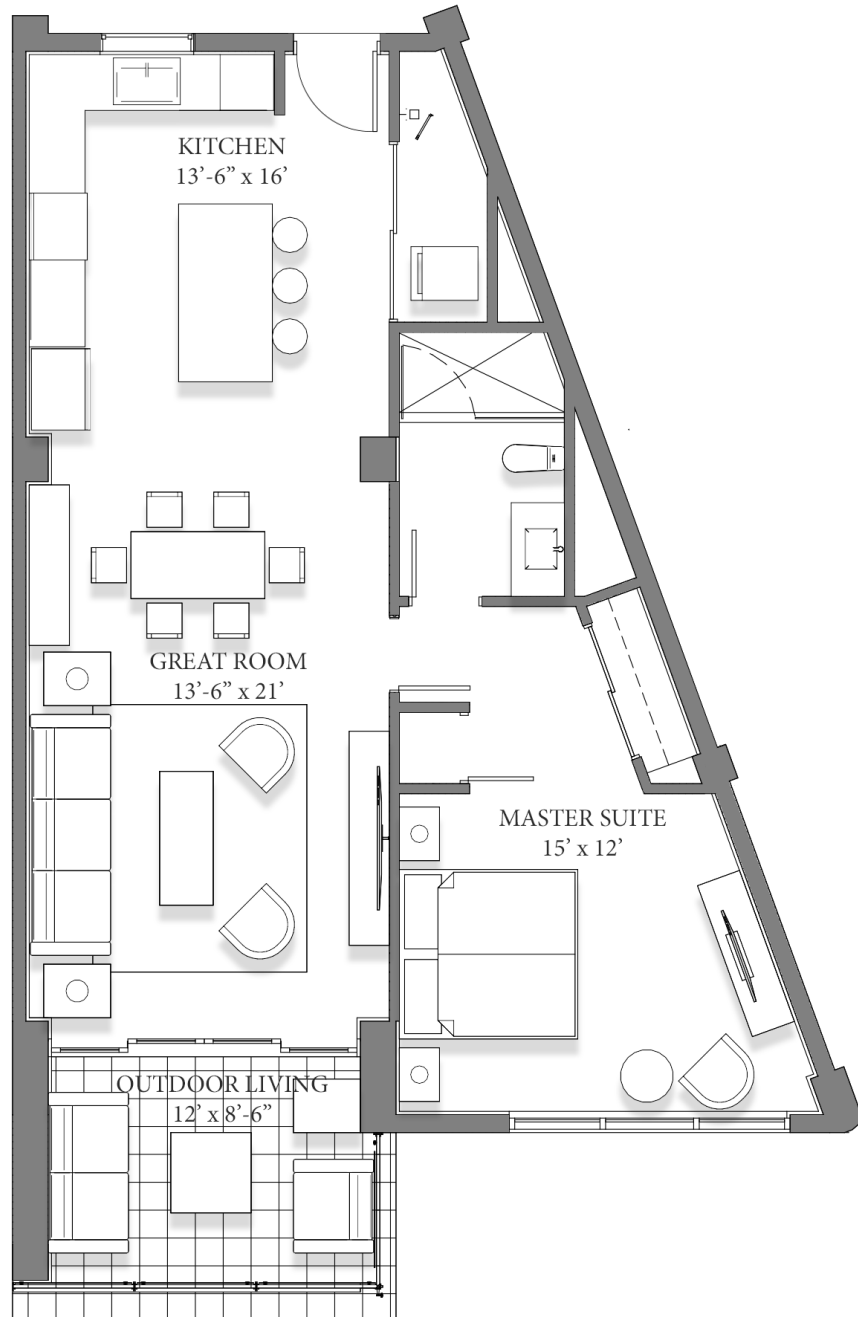

ONE BEDROOM SUITE

1,000 SF (INCL 124 SF OUTDOOR LIVING)

BREATHTAKING OCEAN VIEWS | OPEN FLOOR PLAN
ENSUITE BATHROOM | IN-SUITE CLIMATE CONTROL

You've arrived

MONTEGO BAY, JAMAICA

TWO BEDROOM SUITE

1312 SF (INCL 120 SF OUTDOOR LIVING)

BREATHTAKING OCEAN VIEWS | OPEN FLOOR PLAN
ENSUITE BATHROOM | IN-SUITE CLIMATE CONTROL

You've arrived

MONTEGO BAY, JAMAICA

THREE BEDROOM SUITE

2108 SF (INCL 124 SF OUTDOOR LIVING)

BREATHTAKING OCEAN VIEWS | OPEN FLOOR PLAN
ENSUITE BATHROOM | IN-SUITE CLIMATE CONTROL

You've arrived

MONTEGO BAY, JAMAICA

THREE BEDROOM LUXURY SUITE

2363 SF (INCL 270 SF OUTDOOR LIVING)

BREATHTAKING OCEAN VIEWS | OPEN FLOOR PLAN

ENSUITE BATHROOM | IN-SUITE CLIMATE CONTROL

LARGE BALCONY FOR OUTDOOR ENTERTAINMENT