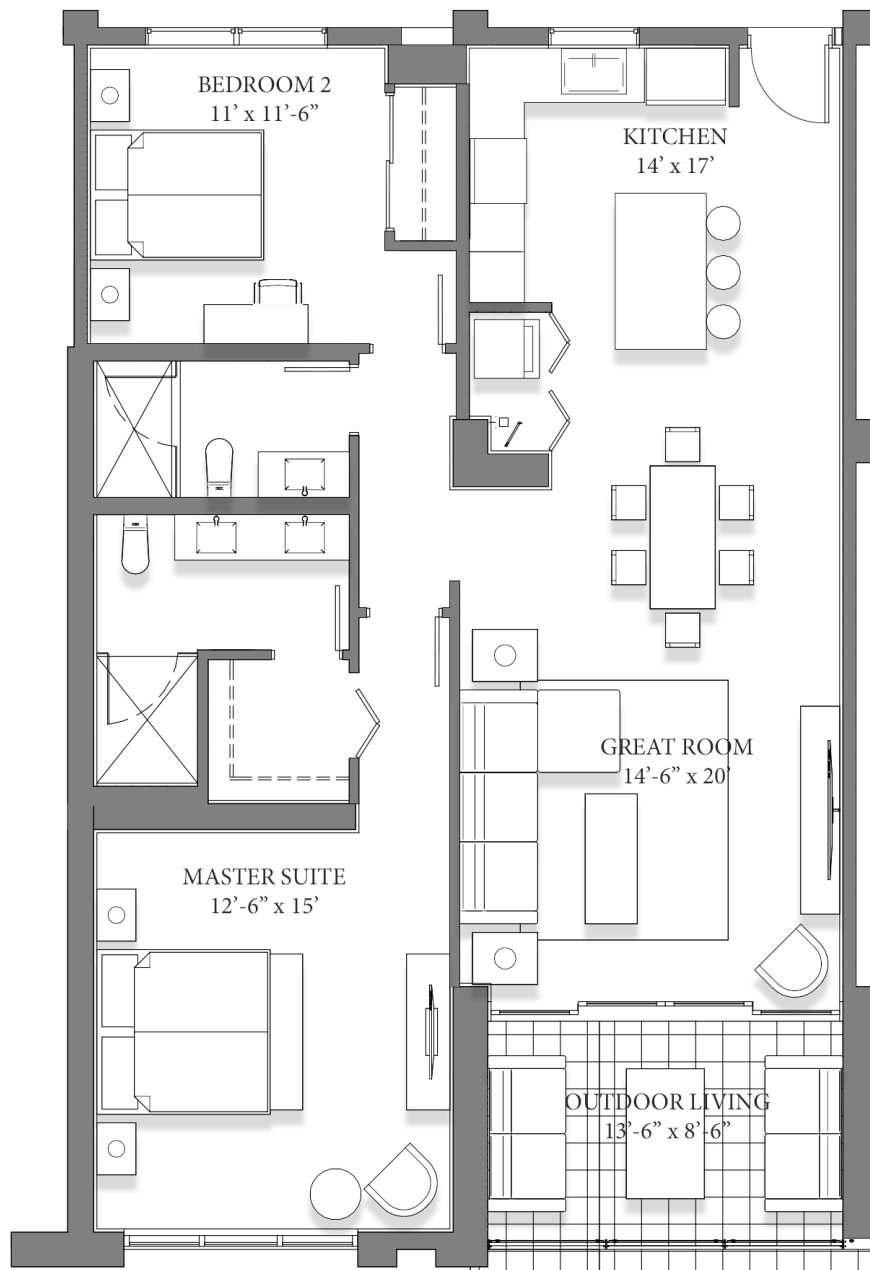

ONE BEDROOM SUITE

1,000 SF (INCL 124 SF OUTDOOR LIVING)

BREATHTAKING OCEAN VIEWS | OPEN FLOOR PLAN
ENSUITE BATHROOM | IN-SUITE CLIMATE CONTROL

You've arrived

MONTEGO BAY, JAMAICA

TWO BEDROOM SUITE

1312 SF (INCL 120 SF OUTDOOR LIVING)

BREATHTAKING OCEAN VIEWS | OPEN FLOOR PLAN
ENSUITE BATHROOM | IN-SUITE CLIMATE CONTROL

You've arrived

MONTEGO BAY, JAMAICA

THREE BEDROOM SUITE

2108 SF (INCL 124 SF OUTDOOR LIVING)

BREATHTAKING OCEAN VIEWS | OPEN FLOOR PLAN
ENSUITE BATHROOM | IN-SUITE CLIMATE CONTROL

You've arrived

MONTEGO BAY, JAMAICA

THREE BEDROOM LUXURY SUITE

2363 SF (INCL 270 SF OUTDOOR LIVING)

BREATHTAKING OCEAN VIEWS | OPEN FLOOR PLAN

ENSUITE BATHROOM | IN-SUITE CLIMATE CONTROL

LARGE BALCONY FOR OUTDOOR ENTERTAINMENT